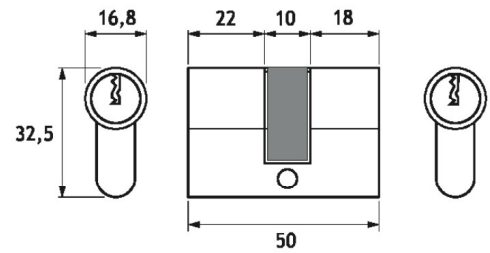

EC30

Cilindro per serrature GL01N, GL07B, GL08B e LK05MP
Chiave da entrambe i lati
Realizzato in ottone

Cylinder for GL01N, GL07B, GL08B and LK05MP locks
Key on both sides
Solid brass manufacturing

			SN	PC	BK
--	--	--	----	----	----